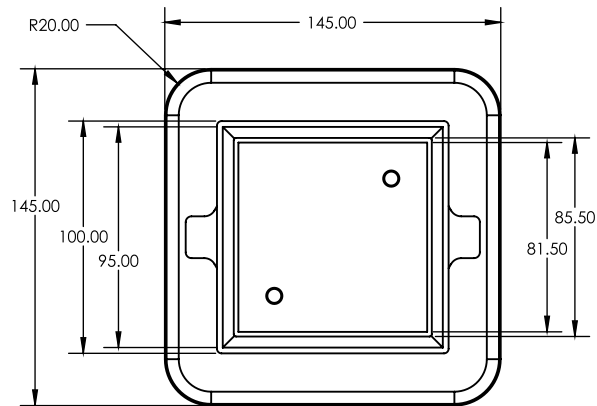

**SQUARE BERMUDA
LOWLINE MEGAFLEX™
100x100mm
50mm OUTLET**
FLOOR WASTES

- ✓ Lower profile
- ✓ Solid brass construction
- ✓ With ABS megaflex™ base

CODE	OUTLET SIZE	FINISH	CTN QTY
11215.01	50mm	Chrome	20

CODE	OUTLET SIZE	FINISH	CTN QTY
11214.01	80mm	Chrome	20

Available Finishes

.01 Chrome

.04 Polished Brass

.06 Brushed Nickel

.23 Brushed Gold

.25 Matt Black

Note: .04 Polished Brass (Raw/Living Finish)

SQUARE BERMUDA LOWLINE MEGAFLEX™ 100x100mm 100mm OUTLET

FLOOR WASTES

- ✓ Lower profile
- ✓ Solid brass construction
- ✓ With ABS megaflex™ base

CODE	OUTLET SIZE	FINISH	CTN QTY
11213.01	100mm	Chrome	20

Available Finishes