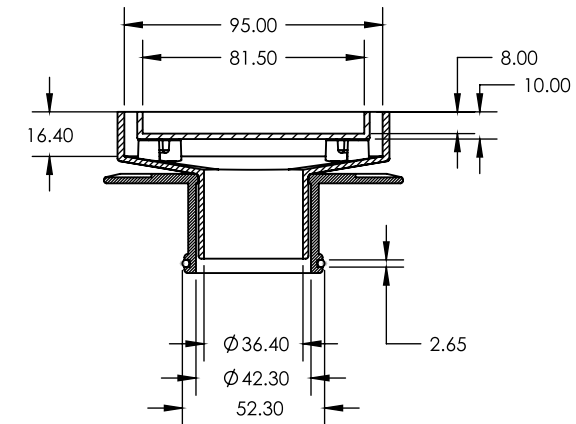

**SQUARE BERMUDA
LOWLINE MEGAFLEX™
100x100mm
50mm OUTLET**
FLOOR WASTES

- ✓ Lower profile
- ✓ Solid brass construction
- ✓ With ABS megaflex™ base

CODE	OUTLET SIZE	FINISH	CTN QTY
11215.01	50mm	Chrome	20

Available Finishes

Note: .04 Polished Brass (Raw/Living Finish)

SQUARE BERMUDA LOWLINE MEGAFLEX™ 100x100mm 80mm OUTLET

FLOOR WASTES

- ✓ Lower profile
- ✓ Solid brass construction
- ✓ With ABS megaflex™ base

CODE	OUTLET SIZE	FINISH	CTN QTY
11214.01	80mm	Chrome	20

Available Finishes

.01 Chrome

.04 Polished Brass

.06 Brushed Nickel

.23 Brushed Gold

.25 Matt Black

Note: .04 Polished Brass (Raw/Living Finish)

SQUARE BERMUDA LOWLINE MEGAFLEX™ 100x100mm 100mm OUTLET

FLOOR WASTES

- ✓ Lower profile
- ✓ Solid brass construction
- ✓ With ABS megaflex™ base

CODE	OUTLET SIZE	FINISH	CTN QTY
11213.01	100mm	Chrome	20

Available Finishes