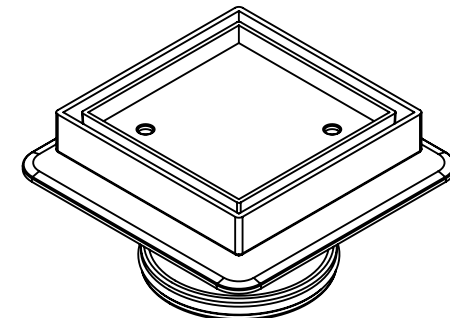

**SQUARE BERMUDA
LOWLINE MEGAFLEX™
100x100mm
50mm OUTLET**
FLOOR WASTES

- ✓ Lower profile
- ✓ Solid brass construction
- ✓ With ABS megaflex™ base

CODE	OUTLET SIZE	FINISH	CTN QTY
11215.01	50mm	Chrome	20

Available Finishes

Note: .04 Polished Brass (Raw/Living Finish)

SQUARE BERMUDA LOWLINE MEGAFLEX™ 100x100mm 80mm OUTLET

FLOOR WASTES

- ✓ Lower profile
- ✓ Solid brass construction
- ✓ With ABS megaflex™ base

CODE	OUTLET SIZE	FINISH	CTN QTY
11214.01	80mm	Chrome	20

Available Finishes

.01 Chrome

.04 Polished Brass

.06 Brushed Nickel

.23 Brushed Gold

.25 Matt Black

Note: .04 Polished Brass (Raw/Living Finish)

SQUARE BERMUDA LOWLINE MEGAFLEX™ 100x100mm 100mm OUTLET

FLOOR WASTES

- ✓ Lower profile
- ✓ Solid brass construction
- ✓ With ABS megaflex™ base

CODE	OUTLET SIZE	FINISH	CTN QTY
11213.01	100mm	Chrome	20

Available Finishes