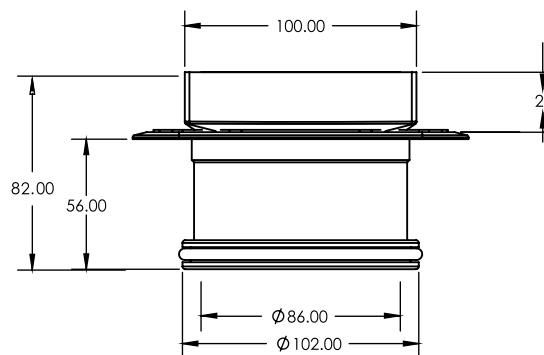

**SQUARE BERMUDA
LOWLINE MEGAFLEX™
100x100mm
50mm OUTLET**
FLOOR WASTES

- ✓ Lower profile
- ✓ Solid brass construction
- ✓ With ABS megaflex™ base

CODE	OUTLET SIZE	FINISH	CTN QTY
11215.01	50mm	Chrome	20

CODE	OUTLET SIZE	FINISH	CTN QTY
11214.01	80mm	Chrome	20

Available Finishes

.01 Chrome

.04 Polished Brass

.06 Brushed Nickel

.23 Brushed Gold

.25 Matt Black

Note: .04 Polished Brass (Raw/Living Finish)

SQUARE BERMUDA LOWLINE MEGAFLEX™ 100x100mm 100mm OUTLET

FLOOR WASTES

- ✓ Lower profile
- ✓ Solid brass construction
- ✓ With ABS megaflex™ base

CODE	OUTLET SIZE	FINISH	CTN QTY
11213.01	100mm	Chrome	20

Available Finishes