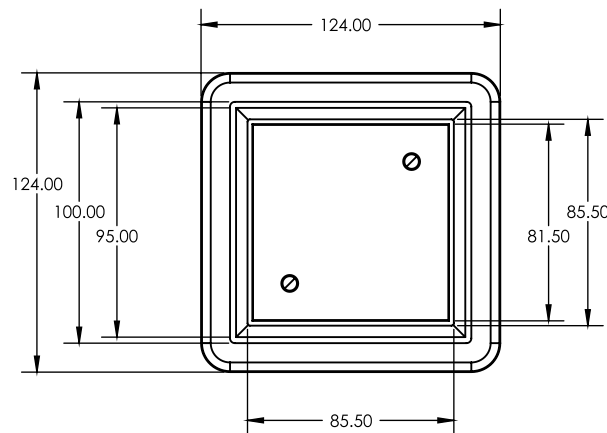

**SQUARE BERMUDA
LOWLINE MEGAFLEX™
100x100mm
50mm OUTLET**
FLOOR WASTES

- ✓ Lower profile
- ✓ Solid brass construction
- ✓ With ABS megaflex™ base

CODE	OUTLET SIZE	FINISH	CTN QTY
11215.01	50mm	Chrome	20

Available Finishes

Note: .04 Polished Brass (Raw/Living Finish)

SQUARE BERMUDA LOWLINE MEGAFLEX™ 100x100mm 80mm OUTLET

FLOOR WASTES

- ✓ Lower profile
- ✓ Solid brass construction
- ✓ With ABS megaflex™ base

CODE	OUTLET SIZE	FINISH	CTN QTY
11214.01	80mm	Chrome	20

Available Finishes

.01 Chrome

.04 Polished Brass

.06 Brushed Nickel

.23 Brushed Gold

.25 Matt Black

Note: .04 Polished Brass (Raw/Living Finish)

SQUARE BERMUDA LOWLINE MEGAFLEX™ 100x100mm 100mm OUTLET

FLOOR WASTES

- ✓ Lower profile
- ✓ Solid brass construction
- ✓ With ABS megaflex™ base

CODE	OUTLET SIZE	FINISH	CTN QTY
11213.01	100mm	Chrome	20

Available Finishes