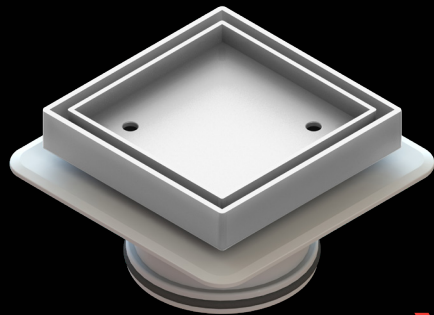

**SQUARE BERMUDA
LOWLINE MEGAFLEX™
100x100mm
50mm OUTLET**
FLOOR WASTES

- ✓ Lower profile
- ✓ Solid brass construction
- ✓ With ABS megaflex™ base

CODE	OUTLET SIZE	FINISH	CTN QTY
11215.01	50mm	Chrome	20

Available Finishes

Note: .04 Polished Brass (Raw/Living Finish)

SQUARE BERMUDA LOWLINE MEGAFLEX™ 100x100mm 80mm OUTLET

FLOOR WASTES

- ✓ Lower profile
- ✓ Solid brass construction
- ✓ With ABS megaflex™ base

CODE	OUTLET SIZE	FINISH	CTN QTY
11214.01	80mm	Chrome	20

Available Finishes

.01 Chrome

.04 Polished Brass

.06 Brushed Nickel

.23 Brushed Gold

.25 Matt Black

Note: .04 Polished Brass (Raw/Living Finish)

SQUARE BERMUDA LOWLINE MEGAFLEX™ 100x100mm 100mm OUTLET

FLOOR WASTES

- ✓ Lower profile
- ✓ Solid brass construction
- ✓ With ABS megaflex™ base

CODE	OUTLET SIZE	FINISH	CTN QTY
11213.01	100mm	Chrome	20

Available Finishes