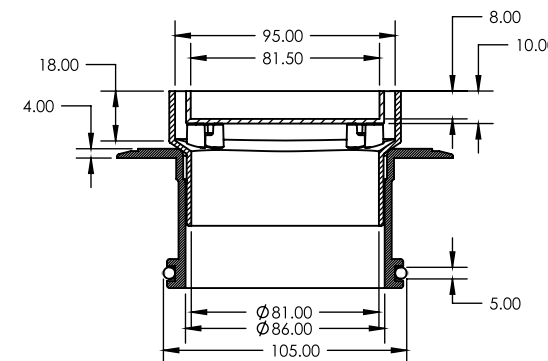

**SQUARE BERMUDA
LOWLINE MEGAFLEX™
100x100mm
50mm OUTLET**
FLOOR WASTES

- ✓ Lower profile
- ✓ Solid brass construction
- ✓ With ABS megaflex™ base

CODE	OUTLET SIZE	FINISH	CTN QTY
11215.01	50mm	Chrome	20

CODE	OUTLET SIZE	FINISH	CTN QTY
11214.01	80mm	Chrome	20

Available Finishes

.01 Chrome

.04 Polished Brass

.06 Brushed Nickel

.23 Brushed Gold

.25 Matt Black

Note: .04 Polished Brass (Raw/Living Finish)

SQUARE BERMUDA LOWLINE MEGAFLEX™ 100x100mm 100mm OUTLET

FLOOR WASTES

- ✓ Lower profile
- ✓ Solid brass construction
- ✓ With ABS megaflex™ base

CODE	OUTLET SIZE	FINISH	CTN QTY
11213.01	100mm	Chrome	20

Available Finishes