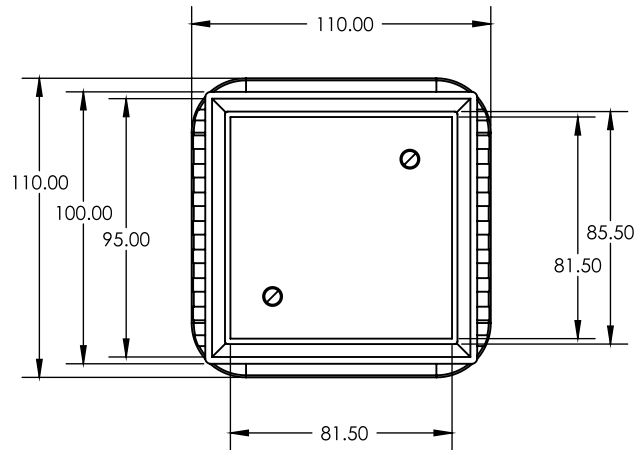

**SQUARE BERMUDA
LOWLINE MEGAFLEX™
100x100mm
50mm OUTLET**
FLOOR WASTES

- ✓ Lower profile
- ✓ Solid brass construction
- ✓ With ABS megaflex™ base

CODE	OUTLET SIZE	FINISH	CTN QTY
11215.01	50mm	Chrome	20

Available Finishes

Note: .04 Polished Brass (Raw/Living Finish)

SQUARE BERMUDA LOWLINE MEGAFLEX™ 100x100mm 80mm OUTLET

FLOOR WASTES

- ✓ Lower profile
- ✓ Solid brass construction
- ✓ With ABS megaflex™ base

CODE	OUTLET SIZE	FINISH	CTN QTY
11214.01	80mm	Chrome	20

Available Finishes

.01 Chrome

.04 Polished Brass

.06 Brushed Nickel

.23 Brushed Gold

.25 Matt Black

Note: .04 Polished Brass (Raw/Living Finish)

SQUARE BERMUDA LOWLINE MEGAFLEX™ 100x100mm 100mm OUTLET

FLOOR WASTES

- ✓ Lower profile
- ✓ Solid brass construction
- ✓ With ABS megaflex™ base

CODE	OUTLET SIZE	FINISH	CTN QTY
11213.01	100mm	Chrome	20

Available Finishes