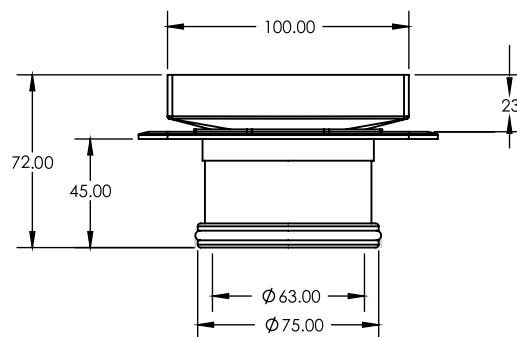

**SQUARE BERMUDA
LOWLINE MEGAFLEX™
100x100mm
50mm OUTLET**
FLOOR WASTES

- ✓ Lower profile
- ✓ Solid brass construction
- ✓ With ABS megaflex™ base

CODE	OUTLET SIZE	FINISH	CTN QTY
11215.01	50mm	Chrome	20

Available Finishes

Note: .04 Polished Brass (Raw/Living Finish)

SQUARE BERMUDA LOWLINE MEGAFLEX™ 100x100mm 80mm OUTLET

FLOOR WASTES

- ✓ Lower profile
- ✓ Solid brass construction
- ✓ With ABS megaflex™ base

CODE	OUTLET SIZE	FINISH	CTN QTY
11214.01	80mm	Chrome	20

Available Finishes

.01 Chrome

.04 Polished Brass

.06 Brushed Nickel

.23 Brushed Gold

.25 Matt Black

Note: .04 Polished Brass (Raw/Living Finish)

SQUARE BERMUDA LOWLINE MEGAFLEX™ 100x100mm 100mm OUTLET

FLOOR WASTES

- ✓ Lower profile
- ✓ Solid brass construction
- ✓ With ABS megaflex™ base

CODE	OUTLET SIZE	FINISH	CTN QTY
11213.01	100mm	Chrome	20

Available Finishes