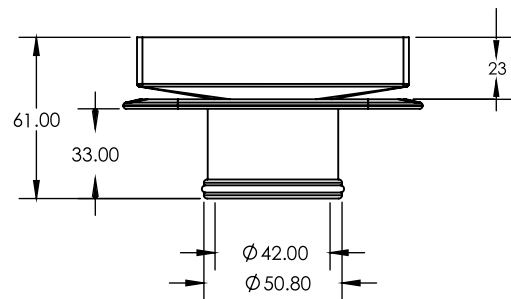

**SQUARE BERMUDA
LOWLINE MEGAFLEX™
100x100mm
50mm OUTLET**
FLOOR WASTES

- ✓ Lower profile
- ✓ Solid brass construction
- ✓ With ABS megaflex™ base

CODE	OUTLET SIZE	FINISH	CTN QTY
11215.01	50mm	Chrome	20

Available Finishes

Note: .04 Polished Brass (Raw/Living Finish)

SQUARE BERMUDA LOWLINE MEGAFLEX™ 100x100mm 80mm OUTLET

FLOOR WASTES

- ✓ Lower profile
- ✓ Solid brass construction
- ✓ With ABS megaflex™ base

CODE	OUTLET SIZE	FINISH	CTN QTY
11214.01	80mm	Chrome	20

Available Finishes

.01 Chrome

.04 Polished Brass

.06 Brushed Nickel

.23 Brushed Gold

.25 Matt Black

Note: .04 Polished Brass (Raw/Living Finish)

SQUARE BERMUDA LOWLINE MEGAFLEX™ 100x100mm 100mm OUTLET

FLOOR WASTES

- ✓ Lower profile
- ✓ Solid brass construction
- ✓ With ABS megaflex™ base

CODE	OUTLET SIZE	FINISH	CTN QTY
11213.01	100mm	Chrome	20

Available Finishes