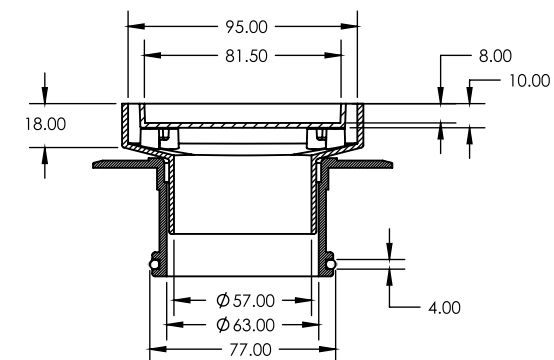

**SQUARE BERMUDA
LOWLINE MEGAFLEX™
100x100mm
50mm OUTLET**
FLOOR WASTES

- ✓ Lower profile
- ✓ Solid brass construction
- ✓ With ABS megaflex™ base

CODE	OUTLET SIZE	FINISH	CTN QTY
11215.01	50mm	Chrome	20

Available Finishes

Note: .04 Polished Brass (Raw/Living Finish)

SQUARE BERMUDA LOWLINE MEGAFLEX™ 100x100mm 80mm OUTLET

FLOOR WASTES

- ✓ Lower profile
- ✓ Solid brass construction
- ✓ With ABS megaflex™ base

CODE	OUTLET SIZE	FINISH	CTN QTY
11214.01	80mm	Chrome	20

Available Finishes

.01 Chrome

.04 Polished Brass

.06 Brushed Nickel

.23 Brushed Gold

.25 Matt Black

Note: .04 Polished Brass (Raw/Living Finish)

SQUARE BERMUDA LOWLINE MEGAFLEX™ 100x100mm 100mm OUTLET

FLOOR WASTES

- ✓ Lower profile
- ✓ Solid brass construction
- ✓ With ABS megaflex™ base

CODE	OUTLET SIZE	FINISH	CTN QTY
11213.01	100mm	Chrome	20

Available Finishes