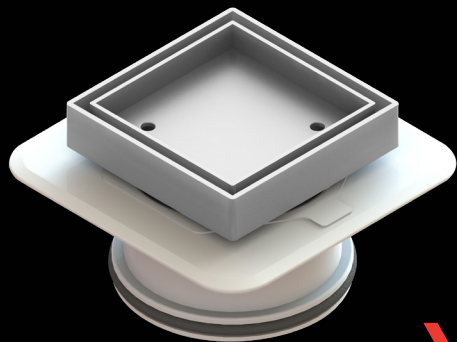

**SQUARE BERMUDA
LOWLINE MEGAFLEX™
100x100mm
50mm OUTLET**
FLOOR WASTES

- ✓ Lower profile
- ✓ Solid brass construction
- ✓ With ABS megaflex™ base

CODE	OUTLET SIZE	FINISH	CTN QTY
11215.01	50mm	Chrome	20

Available Finishes

Note: .04 Polished Brass (Raw/Living Finish)

SQUARE BERMUDA LOWLINE MEGAFLEX™ 100x100mm 80mm OUTLET

FLOOR WASTES

- ✓ Lower profile
- ✓ Solid brass construction
- ✓ With ABS megaflex™ base

CODE	OUTLET SIZE	FINISH	CTN QTY
11214.01	80mm	Chrome	20

Available Finishes

.01 Chrome

.04 Polished Brass

.06 Brushed Nickel

.23 Brushed Gold

.25 Matt Black

Note: .04 Polished Brass (Raw/Living Finish)

SQUARE BERMUDA LOWLINE MEGAFLEX™ 100x100mm 100mm OUTLET

FLOOR WASTES

- ✓ Lower profile
- ✓ Solid brass construction
- ✓ With ABS megaflex™ base

CODE	OUTLET SIZE	FINISH	CTN QTY
11213.01	100mm	Chrome	20

Available Finishes