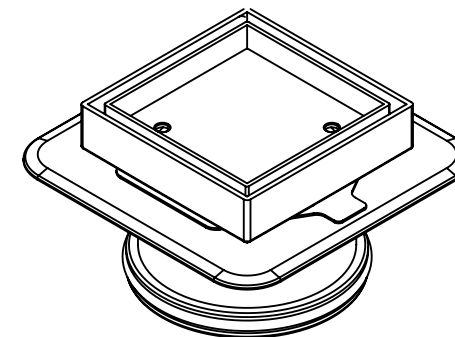

CODE	OUTLET SIZE	FINISH	CTN QTY
11214.01	80mm	Chrome	20

Available Finishes

.01 Chrome

.04 Polished Brass

.06 Brushed Nickel

.23 Brushed Gold

.25 Matt Black

Note: .04 Polished Brass (Raw/Living Finish)

SQUARE BERMUDA LOWLINE MEGAFLEX™ 100x100mm 100mm OUTLET

FLOOR WASTES

- ✓ Lower profile
- ✓ Solid brass construction
- ✓ With ABS megaflex™ base

CODE	OUTLET SIZE	FINISH	CTN QTY
11213.01	100mm	Chrome	20

Available Finishes