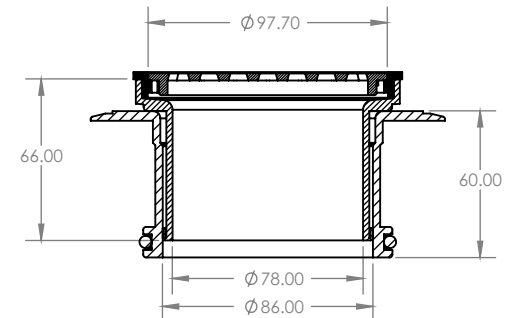

100mm SQUARE FLOOR WASTE WITH MEGAFLEX™ FLANGE 100mm OUTLET

STANDARD FLOOR WASTE

- ✓ Megaflex™ flange as standard
- ✓ Waste: Solid brass
- ✓ Base: Abs

CODE	OUTLET SIZE	FINISH	CTN QTY
14351.01	100mm	Chrome	20

100mm ROUND FLOOR WASTE WITH MEGAFLEX™ FLANGE 100mm OUTLET

STANDARD FLOOR WASTE

- ✓ Megaflex™ flange as standard
- ✓ Waste: Solid brass
- ✓ Base: Abs

CODE	OUTLET SIZE	FINISH	CTN QTY
14303.01	100mm	Chrome	20