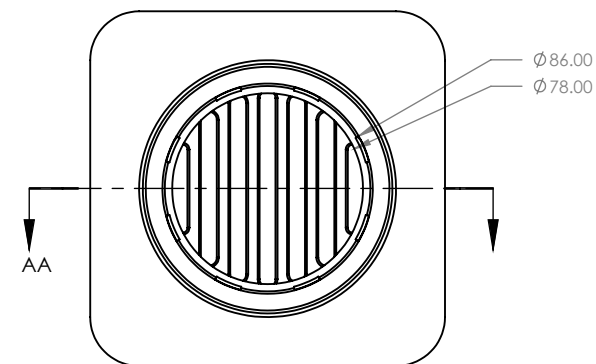

100mm SQUARE FLOOR WASTE WITH MEGAFLEX™ FLANGE 100mm OUTLET

STANDARD FLOOR WASTE

- ✓ Megaflex™ flange as standard
- ✓ Waste: Solid brass
- ✓ Base: Abs

CODE	OUTLET SIZE	FINISH	CTN QTY
14351.01	100mm	Chrome	20

100mm ROUND FLOOR WASTE WITH MEGAFLEX™ FLANGE 100mm OUTLET

STANDARD FLOOR WASTE

- ✓ Megaflex™ flange as standard
- ✓ Waste: Solid brass
- ✓ Base: Abs

CODE	OUTLET SIZE	FINISH	CTN QTY
14303.01	100mm	Chrome	20