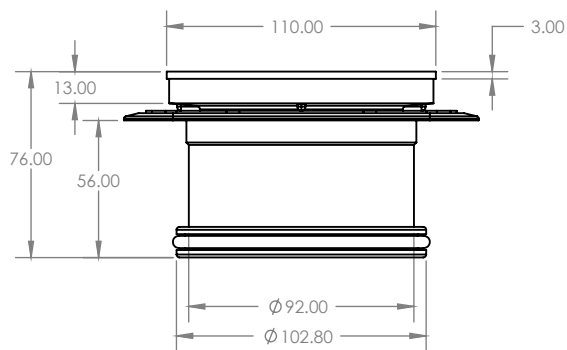

100mm SQUARE FLOOR WASTE WITH MEGAFLEX™ FLANGE 100mm OUTLET

STANDARD FLOOR WASTE

- ✓ Megaflex™ flange as standard
- ✓ Waste: Solid brass
- ✓ Base: Abs

CODE	OUTLET SIZE	FINISH	CTN QTY
14351.01	100mm	Chrome	20

100mm ROUND FLOOR WASTE WITH MEGAFLEX™ FLANGE 100mm OUTLET

STANDARD FLOOR WASTE

- ✓ Megaflex™ flange as standard
- ✓ Waste: Solid brass
- ✓ Base: Abs

CODE	OUTLET SIZE	FINISH	CTN QTY
14303.01	100mm	Chrome	20