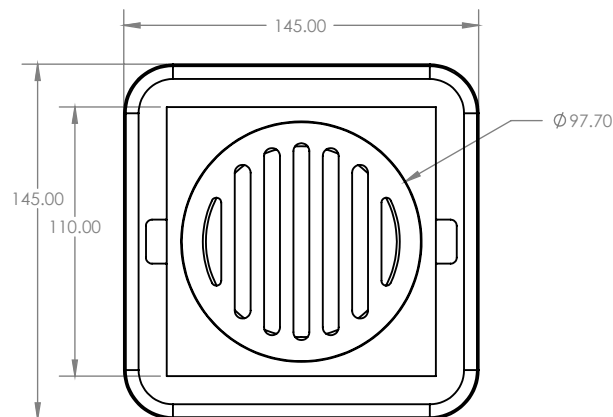

100mm SQUARE FLOOR WASTE WITH MEGAFLEX™ FLANGE 100mm OUTLET

STANDARD FLOOR WASTE

- ✓ Megaflex™ flange as standard
- ✓ Waste: Solid brass
- ✓ Base: Abs

CODE	OUTLET SIZE	FINISH	CTN QTY
14351.01	100mm	Chrome	20

100mm ROUND FLOOR WASTE WITH MEGAFLEX™ FLANGE 100mm OUTLET

STANDARD FLOOR WASTE

- ✓ Megaflex™ flange as standard
- ✓ Waste: Solid brass
- ✓ Base: Abs

CODE	OUTLET SIZE	FINISH	CTN QTY
14303.01	100mm	Chrome	20